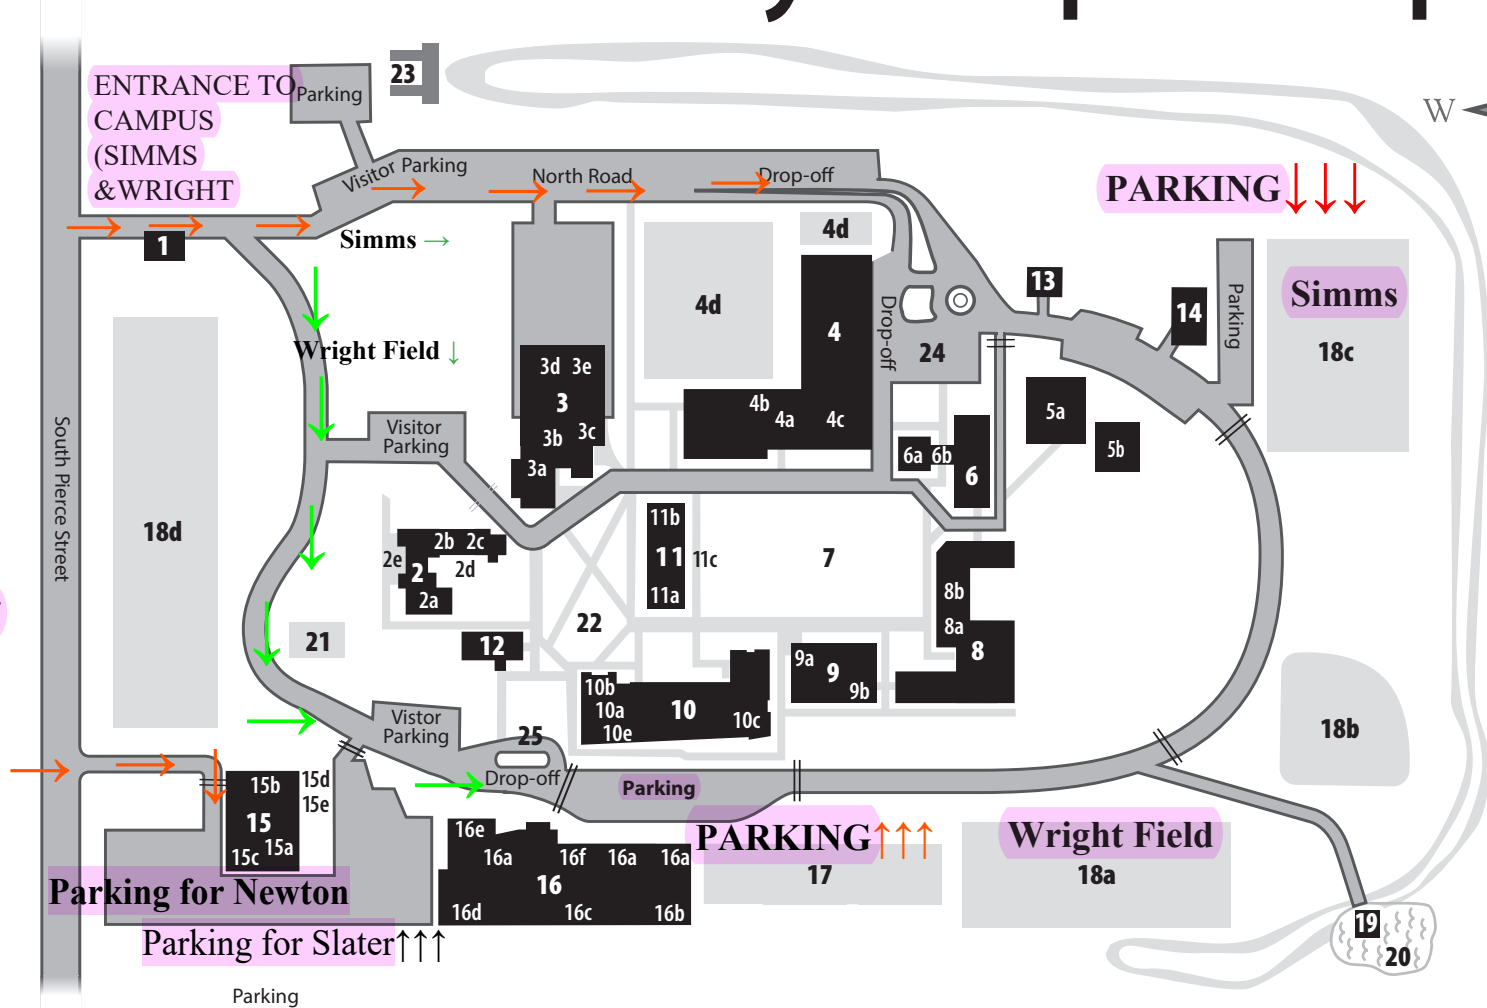

# Colorado Academy Campus Map

**Colorado Academy**  
3800 S Pierce St  
Denver, CO 80235

- 1 Welcome Center**
- 2 Welborn House**
  - 2a Admission & Financial Aid Office
  - 2b Business Office
  - 2c Summer Programs Office
  - 2d Maloy Courtyard
  - 2e Welborn House Lawn & Terrace
- 3 Campus Center**
  - 3a Dining Hall
  - 3b CA Store
  - 3c Horizons at CA/Macy's Place
  - 3d Sadler Room (East/West)
  - 3e Mustang Room

- 4 Lower School**
  - 4a Lower School Office
  - 4b Lower School Health Office
  - 4c Lower School Library
  - 4d Playgrounds
- 5 Pre-K Buildings**
  - 5a Pre-K Cottage
  - 5b Pre-K Casita
- 6 Ponzio Arts Center**  
(Visual & Digital Arts)
  - 6a Main Gallery
  - 6b Student Gallery
- 7 Stamper Commons**

- 8 Chowdry Middle School**
  - 8a Middle School Office
  - 8b Middle School Health Office
- 9 Raether Library & Technology Labs**
  - 9a Main Level: Raether Library & Classrooms
  - 9b Upper Level: Technology Lab, Innovation & Design Studio, Tech Offices
- 10 F. Charles Froelicher Upper School**
  - 10a Upper School Office
  - 10b Knowles Lecture Hall
  - 10c Anderson Innovation Lab
  - 10d Upper Level: College Office

- 14 Operations Office & Bus Garage**
- 15 Leach Center for the Performing Arts**
  - 15a Theater/Main Stage
  - 15b Black Box Theater & Performance Space
  - 15c Classroom for Speech & Debate
  - 15d Cindy Jordan Plaza
  - 15e V Lab Outdoor Performance Space & Classroom
- 16 Athletic Center**
  - 16a Athletics/P.E. Offices
  - 16b Field House
  - 16c Main Gym
  - 16d West Gym
  - 16e Climbing Center
  - 16f Bansbach Strength & Conditioning Center