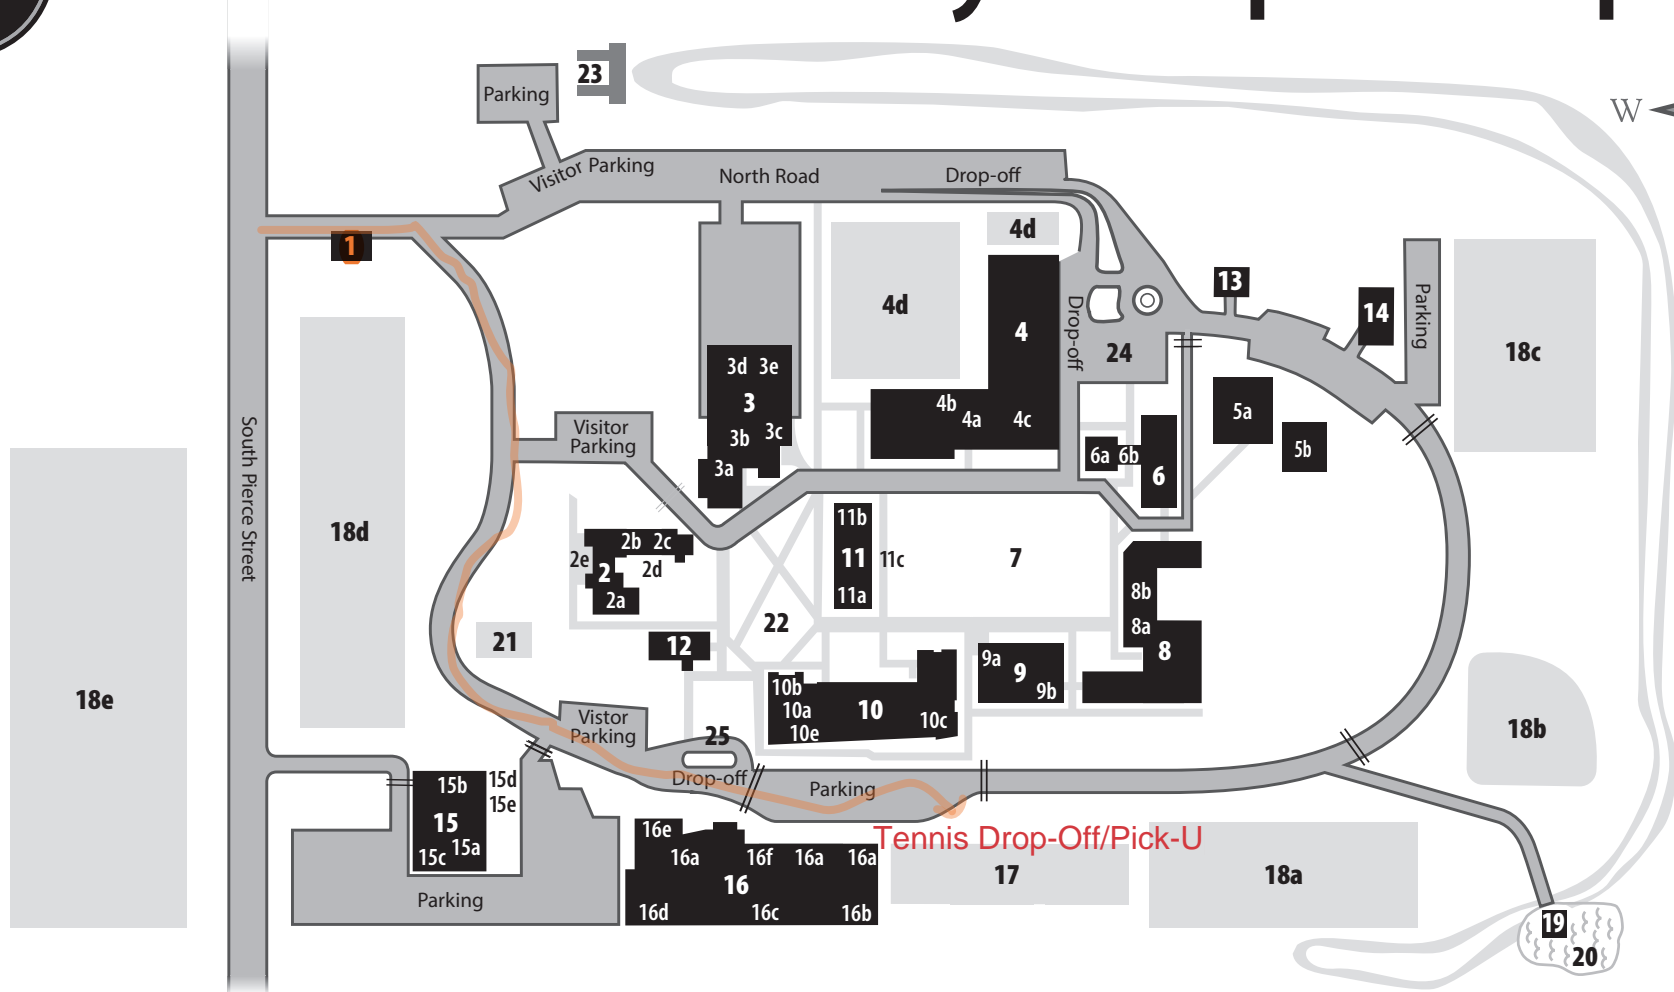

# Colorado Academy Campus Map

- 1 Welcome Center**
- 2 Welborn House**
  - 2a Admission & Financial Aid Office
  - 2b Business Office
  - 2c Summer Programs Office
  - 2d Maloy Courtyard
  - 2e Welborn House Lawn & Terrace
- 3 Campus Center**
  - 3a Dining Hall
  - 3b CA Store
  - 3c Horizons at CA/Macy's Place
  - 3d Sadler Room (East/West)
  - 3e Mustang Room
- 4 Lower School**
  - 4a Lower School Office
  - 4b Lower School Health Office
  - 4c Lower School Library
  - 4d Playgrounds
- 5 Pre-K Buildings**
  - 5a Pre-K Cottage
  - 5b Pre-K Casita
- 6 Ponzio Arts Center** (Visual & Digital Arts)
  - 6a Main Gallery
  - 6b Student Gallery
- 7 Stamper Commons**
- 8 Chowdry Middle School**
  - 8a Middle School Office
  - 8b Middle School Health Office
- 9 Raether Library & Technology Labs**
  - 9a Main Level: Raether Library & Classrooms
  - 9b Upper Level: Technology Lab, Innovation & Design Studio, Tech Offices
- 10 F. Charles Froelicher Upper School**
  - 10a Upper School Office
  - 10b Knowles Lecture Hall
  - 10c Anderson Innovation Lab
  - 10d Upper Level: College Office
- 11 Schotters Music Center**
  - 11a Upper Level: Choir Room
  - 11b Lower Level: Audio & Digital Music Labs, Dance Studio, Private Lesson Studios
  - 11c Schotters Steps
- 12 Carolyn Smith Center**
  - Head of School's Office
  - Advancement, Alumni, Communications, Events Offices
  - Safety & Security Office
  - Office of Culture & Community
  - Reception
  - Alumni Conference Room
  - Mail Room
- 13 Extended Day Program**
- 14 Operations Office & Bus Garage**
- 15 Leach Center for the Performing Arts**
  - 15a Theater/Main Stage
  - 15b Black Box Theater & Performance Space
  - 15c Classroom for Speech & Debate
  - 15d Cindy Jordan Plaza
  - 15e V Lab Outdoor Performance Space & Classroom
- 16 Athletic Center**
  - 16a Athletics/P.E. Offices
  - 16b Field House
  - 16c Main Gym
  - 16d West Gym
  - 16e Climbing Center
  - 16f Bansbach Strength & Conditioning Center
- 17 Stueie's Courts (tennis)**
- 18 Athletic Fields**
  - 18a Wright Field
  - 18b Baseball Field
  - 18c Simms Field
  - 18d Firman Field
  - 18e Slater & Newton Turf Fields
- 19 Polk Science Center**
- 20 Woody's Pond**
- 21 Swimming Pool**
- 22 Sculpture Garden**
- 23 Dos Chappell Trailhead & Trail**
- 24 Lower School Circle**
- 25 Upper School Circle**